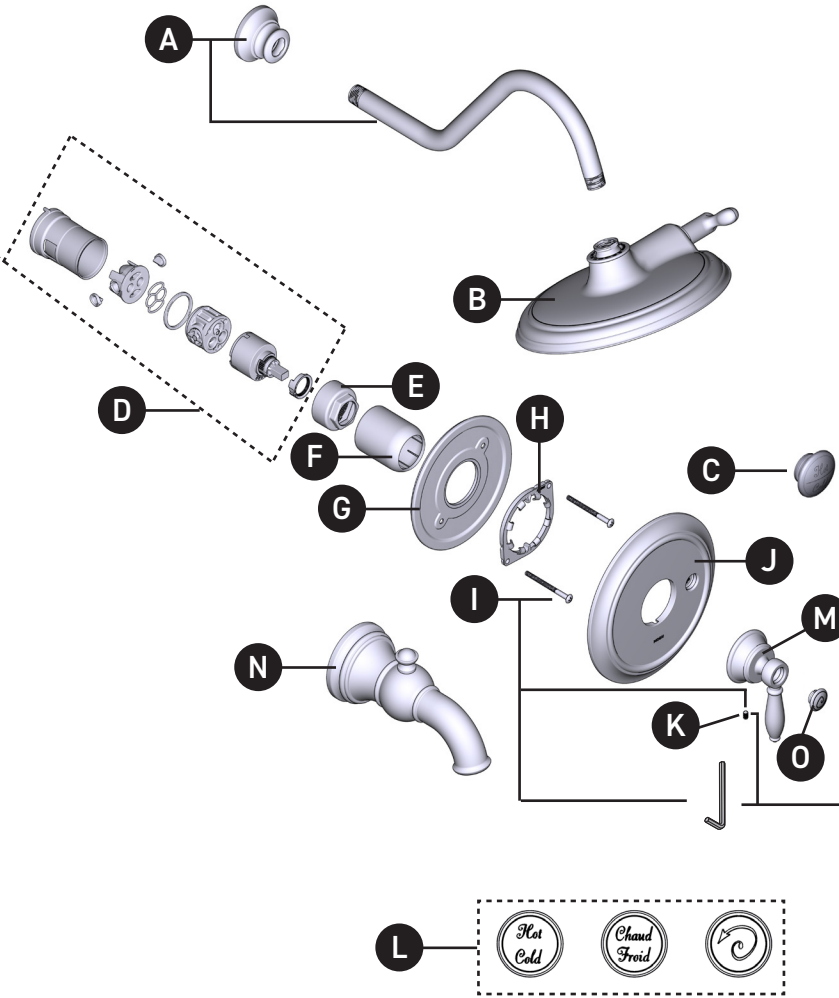

MOEN®

ORDER BY PART NUMBER

VALVE TRIM ONLY	SHOWER TRIM ONLY	TUB SHOWER TRIM	FINISH
UTS23210	UTS232102EP	UTS232104EP	Chrome
UTS23210BN	UTS232102EPBN	UTS232104EPBN	Brushed Nickel
UTS23210BG	UTS232102EPBG	UTS232104EPBG	Brushed Gold
UTS23210NL	UTS232102EPNL	UTS232104EPNL	Polished Nickel
UTS23210ORB	UTS232102EPORB	UTS232104EPORB	Oil Rubbed Bronze
UTS23210BL	UTS232102EPBL	UTS232104EPBL	Matte Black

EP=1.75 GPM HEAD

OPTIONAL: 1" Handle Extension Kit

MODEL	FINISH
200779	Chrome
200779BN	Brushed Nickel
200779BG	Brushed Gold
200779NL	Polished Nickel
200779ORB	Oil Rubbed Bronze
200779BL	Matte Black

Illustrated Parts

WEYMOUTH™

Single-Handle M-CORE™ 2-Series Trim

ID	Kit Description	Kit Number	Finish		
A	Shower Arm and Flange	S113	Chrome		
		S113BN	Brushed Nickel		
		S113BG	Brushed Gold		
		S113NL	Polished Nickel		
		S113ORB	Oil Rubbed Bronze		
B	Shower Head (1.75 GPM)	S1311EP	Chrome		
		S1311EPBN	Brushed Nickel		
		S1311EPBG	Brushed Gold		
		S1311EPNL	Polished Nickel		
		S1311EPORB	Oil Rubbed Bronze		
C	Finished Escutcheon Button Kit (Matching Finishes)	206288	Chrome		
		206288BN	Brushed Nickel		
		206288BG	Brushed Gold		
		206288NL	Polished Nickel		
		206288ORB	Oil Rubbed Bronze		
D	Cartridge Assembly	1212	N/A		
		200762	N/A		
		E	Cartridge Nut	200776	Chrome
				200776BN	Brushed Nickel
				200776BG	Brushed Gold
200776NL	Polished Nickel				
200776ORB	Oil Rubbed Bronze				
F	Sleeve	200776BL	Matte Black		
		200766	N/A		
		200772	N/A		
		200764	N/A		
		J	Escutcheon Kit	206289	Chrome
206289BN	Brushed Nickel				
206289BG	Brushed Gold				
206289NL	Polished Nickel				
206289ORB	Oil Rubbed Bronze				
K	Set Screw (Requires 3/32" Hex Key)	40057	N/A		
		206290	N/A		
		M	Handle Kit	200796	Chrome
				200796BN	Brushed Nickel
				200796BG	Brushed Gold
200796NL	Polished Nickel				
200796ORB	Oil Rubbed Bronze				
N	Tub Spout	200796BL	Matte Black		
		S12104	Chrome		
		S12104BN	Brushed Nickel		
		S12104BG	Brushed Gold		
		S12104NL	Polished Nickel		
O	Finished Handle Cap Button Kit	S12104ORB	Oil Rubbed Bronze		
		S12104BL	Matte Black		
		221772	Chrome		
		221772BN	Brushed Nickel		
		221772BG	Brushed Gold		
		221772NL	Polished Nickel		
		221772ORB	Oil Rubbed Bronze		
		221772BL	Matte Black